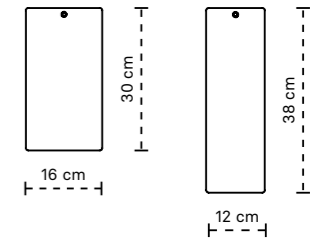

WIDHT and HEIGHT of SAMPLES
12 x 38 cm   16 x 30 cm
4,72" + 14,96"   6,29" x 11,81"