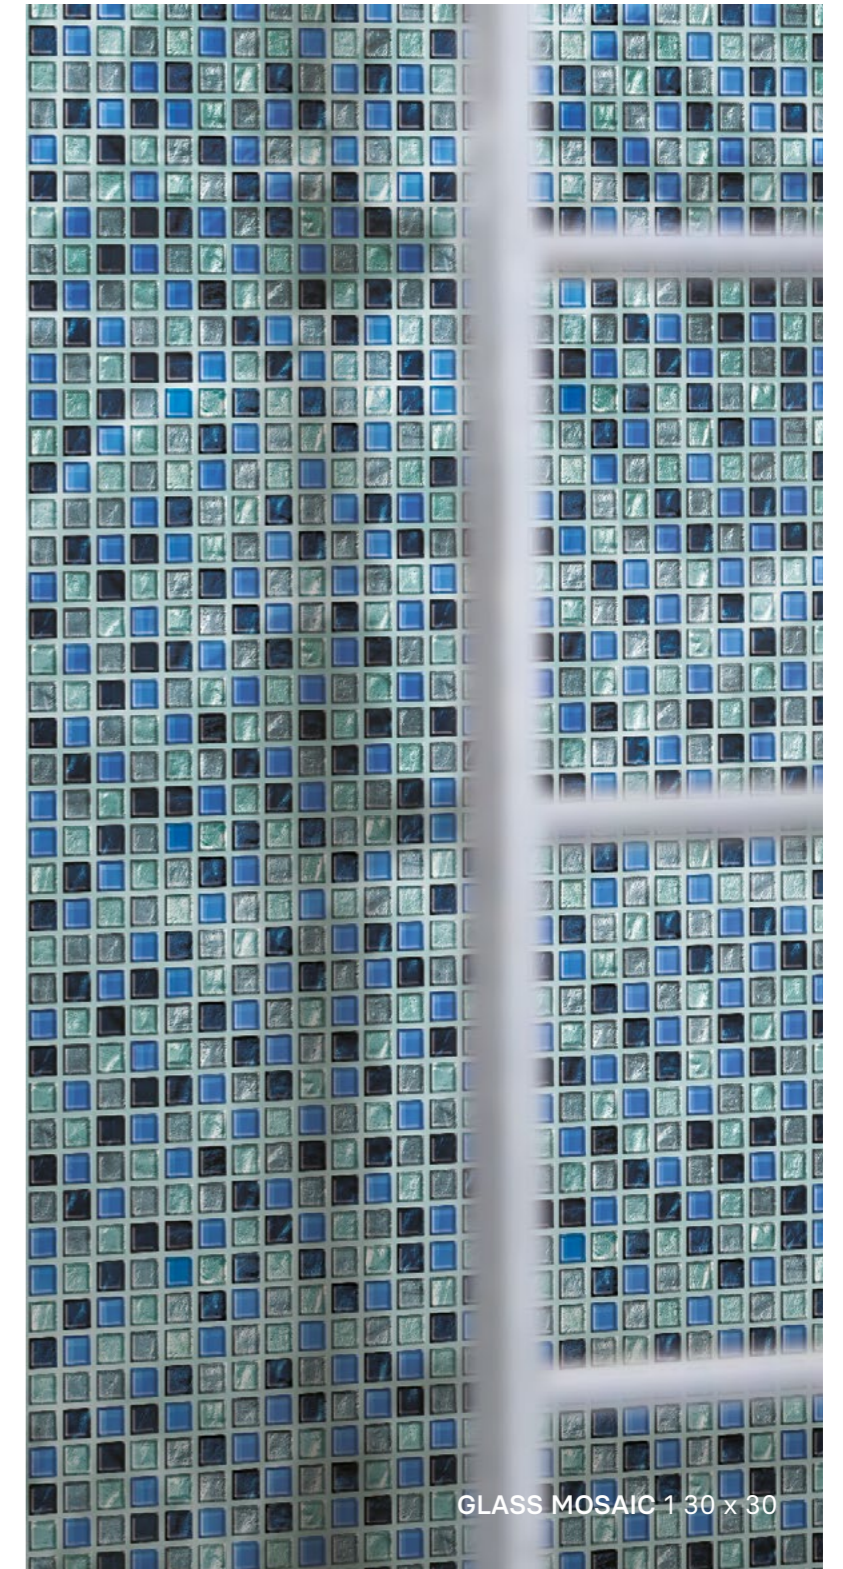

GLASS MOSAIC 30 x 30 x 0,8 cm 11,81" x 11,81" x 0,31"

GLASS MOSAIC

GLASS MOSAIC 1 30 x 30