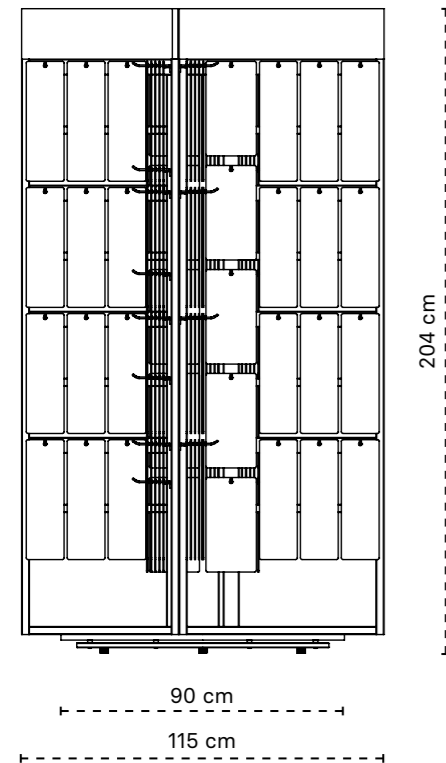

DISPLAY STAND

204 x 115 cm   Ø 90 cm + 115 cm
80,31" x 45,27"   Ø 35,43" + 45,27"

PROMOTIONAL TOOLS

WIDHT and HEIGHT of the DISPLAY
204 x 115 cm
80,31" x 45,27"