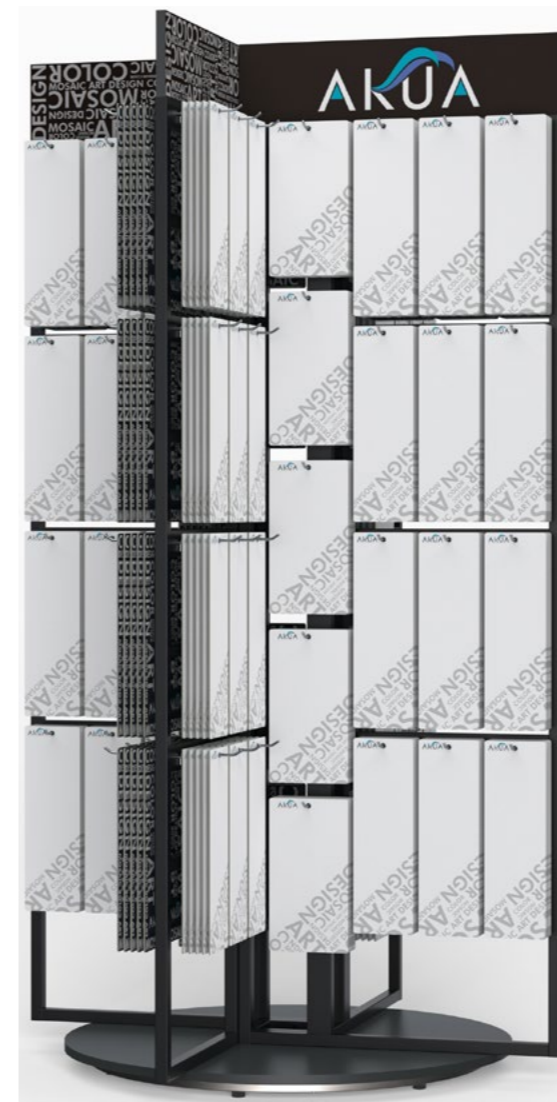

# DISPLAY STAND

204 x 115 cm    Ø 90 cm + 115 cm  
80,31" x 45,27"    Ø 35,43" + 45,27"

PROMOTIONAL TOOLS

**WIDHT and HEIGHT of the DISPLAY**  
204 x 115 cm  
80,31" x 45,27"

**WIDHT and HEIGHT of SAMPLES**  
12 x 38 cm    16 x 30 cm  
4,72" + 14,96"    6,29" x 11,81"